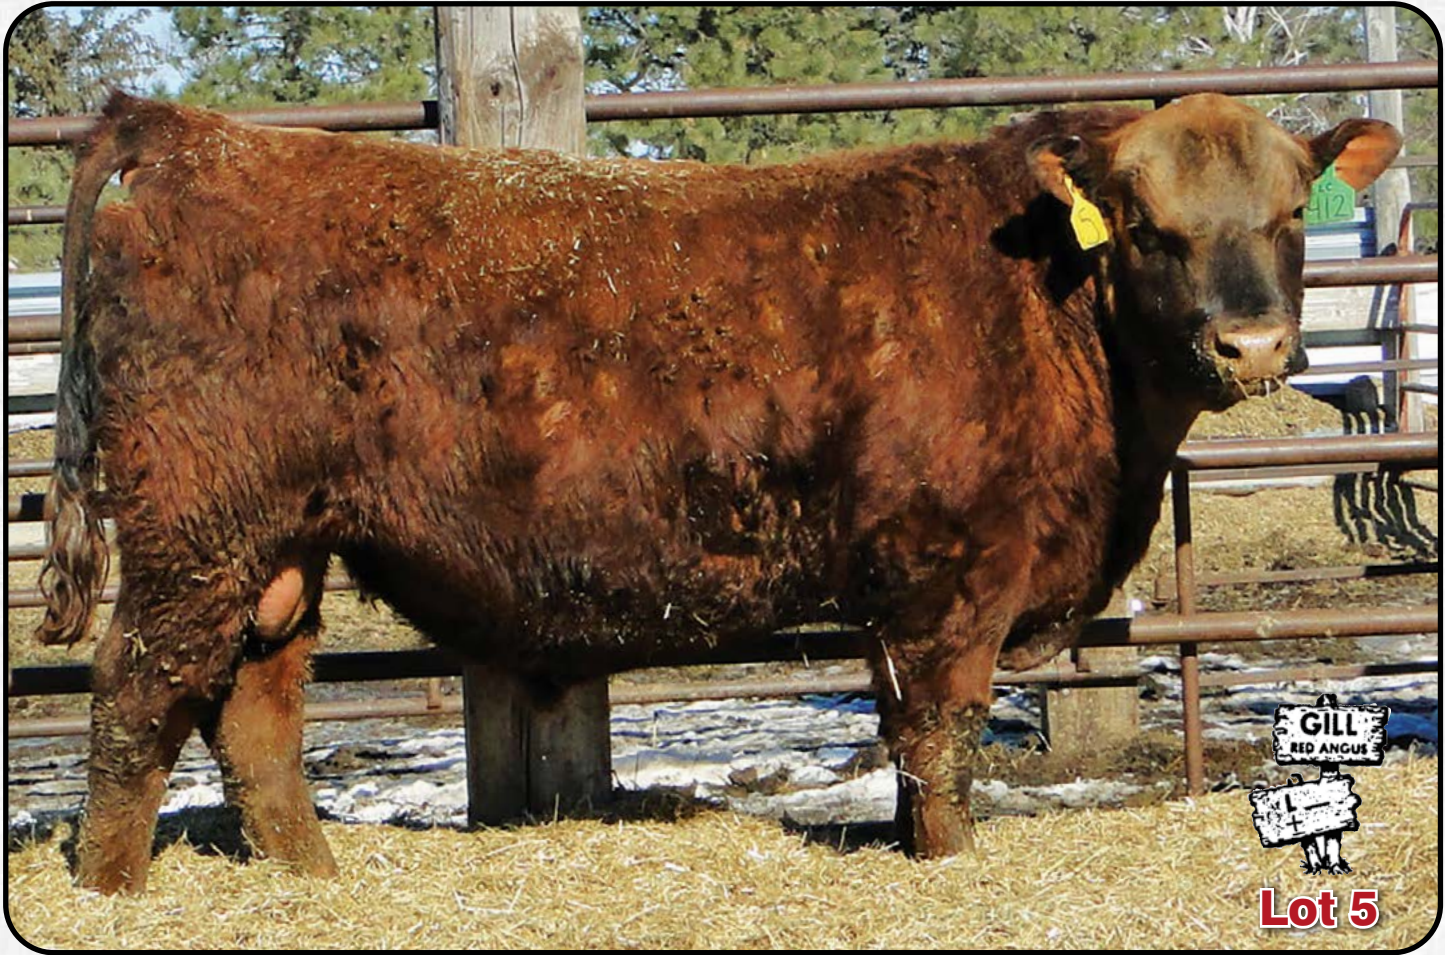

Calves we purchased from a customer that we are feeding.

4 **LMG GILLS BRAVE 2008**
 1/12/22 4722059

BIEBER BRAVE E573 BIEBER SPARTACUS A193
 3761665 BIEBER ELDORENE 246C

VANWYE BERRY 1B BIEBER OUTRIDER W388
 1673711 VANWYE STRAWBERRY 73X

He is out of a good 9 year old cow and gained weight great over the winter. But where he really shined was his light birth weight and heavy weaning weight! Check him out!
Pen 101

Larry on Slick while we were videoing bulls for our December sale.