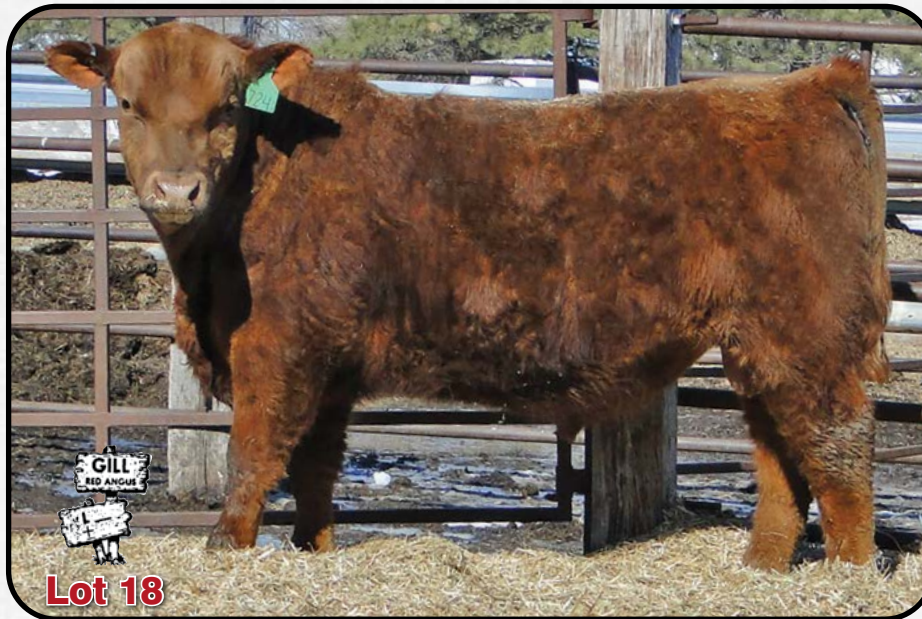

16 **LMG GILLS DURSTON 2521**
2/22/22 **4708281**

FEDDES DURSTON C31-8281 35CC DOMAIN A163
3992578 FEDES BLOCKANA Y63-C31

BARHI LAKOTA 519 DKK CONTRACT 349
3493914 BARHI LOKOTA 346

	ProS	HB	GM	CED	BW	WW	YW	Milk	Stay	MB	REA
EPD	100	48	52	9	-0.3	63	107	25	16	0.49	0.17
PCTL (%)	38	65	21	90	78	39	29	59	43	33	40

Dam's MPPA: 97
BW: 87 lbs.
WW: 640 lbs.
ADG: 4.1 lbs. 30 Day Test
Projected Sale Day Weight: 1198 lbs.

Lot 16 is another top quality bull. Papers will not be transferred on this guy.
Pen 103

17 **LMG GILLS RIBEYE 2522**
2/5/22 **4708271**

BARHI RIBEYE 663 SUNR ULTIMATE RIBEYE 672Z
4073132 5L FIREFLY 190-2573

LUCHT GRAND OSCE 942G FEDES SILVER B90-D308
4409621 LUCHT GRAND OSCE 220

	ProS	HB	GM	CED	BW	WW	YW	Milk	Stay	MB	REA
EPD	58	26	32	7	0.1	72	113	30	12	0.41	0.20
PCTL (%)	93	94	61	97	84	12	18	13	84	50	34

Dam's MPPA: 101
BW: 84 lbs.
WW: 687 lbs.
ADG: 4.5 lbs. 30 Day Test
Projected Sale Day Weight: 1259 lbs.

A good bull who nearly weaned off at 700 lbs.
Pen 103

18 **LMG GILLS RIBEYE 2526**
2/15/22 **4708231**

BARHI RIBEYE 663 SUNR ULTIMATE RIBEYE 672Z
4073132 5L FIREFLY 190-2573

LUCHT REBELLA 724E OHRR 808-GP RED WIX 43C
4365163 LUCHT REBELLA 330

	ProS	HB	GM	CED	BW	WW	YW	Milk	Stay	MB	REA
EPD	44	21	23	12	-0.9	66	104	34	11	0.35	0.17
PCTL (%)	98	96	79	66	67	30	35	2	92	65	40

Dam's MPPA: 102
BW: 80 lbs.
WW: 668 lbs.
ADG: 3.2 lbs. 30 Day Test
Projected Sale Day Weight: 1116 lbs.

You will like this guy! Performance and out of a great cow!
Pen 103